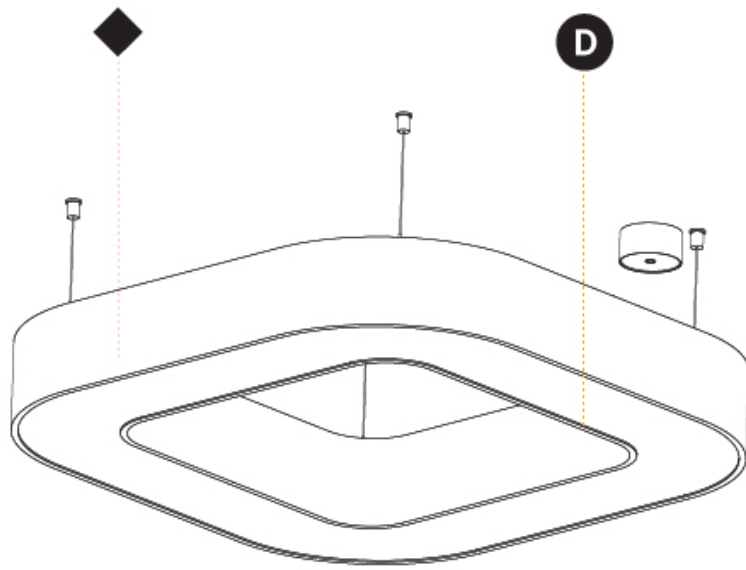

A30570-

PROJECT	_____
TYPE	_____
SPECIFIER	_____
QUANTITY	_____
DATE	_____