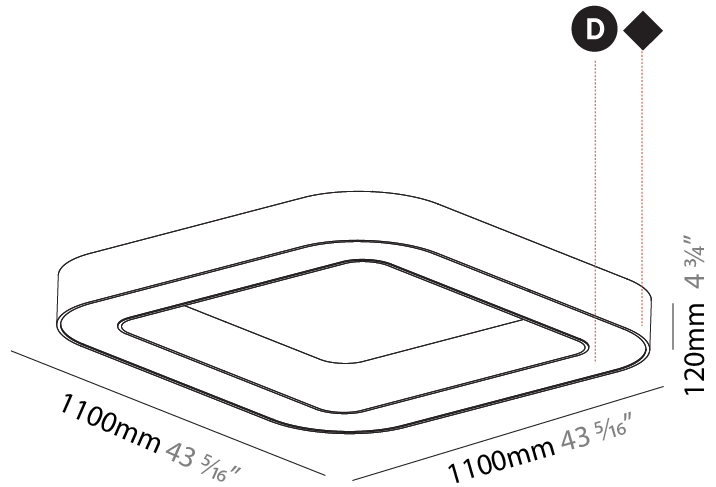

GENERAL

Series: Quantum
Brand: Prolicht
Division: Architectural
Mounting Type: Surface
Mounting Location: Ceiling
Subcategory: Ambient

PHYSICAL

Shape: Square
Length (mm): 1100
Length (in): 43 5/16
Width (mm): 1100
Width (in): 43 5/16
Height (mm): 120
Height (in): 4 3/4
Light Distribution: Direct
Weight (kg): 14.2
Weight (lbs): 31.24
Diffuser: PMMA - Opal or Micro-Prism
Fixture Finish: SSR / BKV / CWI / CRY / HAB / UFT / ITA / RUA / FTG / MYG / LOD / PUS / FRO / FUP / KIA / POP / BLS / SPG / MEY / GOH / GUM / CHC / COM / ABZ / JAG / OBR / MOS / ROR
Fixture Material: Aluminum

ELECTRICAL

Lamp Type: LED (Zhaga Standard)
Input Wattage (W): 60
Total Output Wattage (W): 48 / 38.4 (3500K)
Dimming: Non-Dimming / Phase Dimming (120Vac only) / 0-10V Dimming
Driver Included: Yes
Driver Location: Integrated
Driver Type: Constant Current - 120 / 277Vac
Driver Class: Class 2
Input Voltage (V): 120 - 277
Constant Current (MA): 350 / 1200 (3500K)

LED

Color Temperature (°K): 3000 / 3500 / 4000
Max. Delivered Lumen (lm): 5540 / 5733 / 5850
CRI: >80 CRI
Efficiency (%): 65
Lamp Life (hrs): 50000

OPTICAL

RATINGS AND CERTIFICATIONS

Certified By: Certified for North American Standards
IP rating: IP20

PROJECT	_____
TYPE	_____
SPECIFIER	_____
QUANTITY	_____
DATE	_____