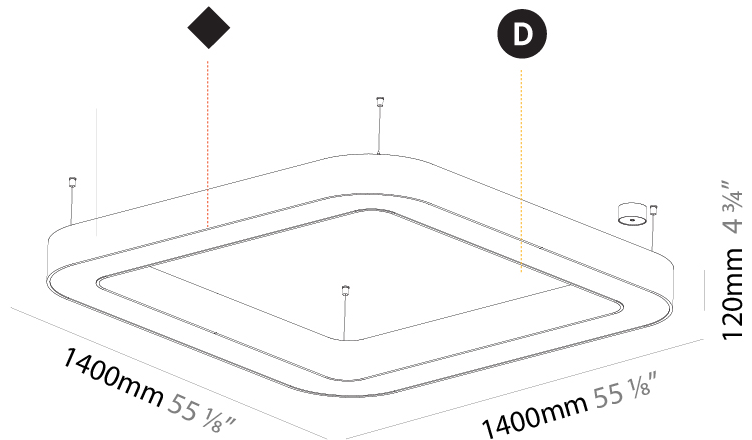

GENERAL

Series: Quantum
Brand: Prolicht
Division: Architectural
Mounting Type: Suspension
Mounting Location: Ceiling
Subcategory: Ambient

PHYSICAL

Shape: Square
Length (mm): 1400
Length (in): 55 1/8
Width (mm): 1400
Width (in): 55 1/8
Height (mm): 120
Height (in): 4 3/4
Max. Overall Height (mm): 2120
Max. Overall Height (in): 83 7/16
Light Distribution: Direct
Weight (kg): 17.644
Weight (lbs): 38.82
Diffuser: [PMMA - Opal or Micro-Prism](#)
Fixture Finish: [SSR / BKV / CWI / CRY / HAB / UFT / ITA / RUA / FTG / MYG / LOD / PUS / FRO / FUP / KIA / POP / BLS / SPG / MEY / GOH / GUM / CHC / COM / ABZ / JAG / OBR / MOS / ROR](#)
Fixture Material: Aluminum

ELECTRICAL

Lamp Type: LED (Zhaga Standard)
Input Wattage (W): 80
Total Output Wattage (W): 64 / 51.2 (3500K)
Dimming: [Non-Dimming / Phase Dimming (120Vac only) / 0-10V Dimming](#)
Driver Included: Yes
Driver Location: Integrated
Driver Type: Constant Current - 120 / 277Vac
Driver Class: Class 2
Input Voltage (V): 120 - 277
Constant Current (MA): 350 / 800 (3500K)

LED

[Color Temperature (°K): 3000 / 3500 / 4000](#)
Max. Delivered Lumen (lm): 7380 / 7644 / 7800
CRI: >80 CRI
Efficiency (%): 0.65
Lamp Life (hrs): 50000

OPTICAL

RATINGS AND CERTIFICATIONS

Certified By: Certified for North American Standards
IP rating: IP20

PROJECT _____
TYPE _____
SPECIFIER _____
QUANTITY _____
DATE _____